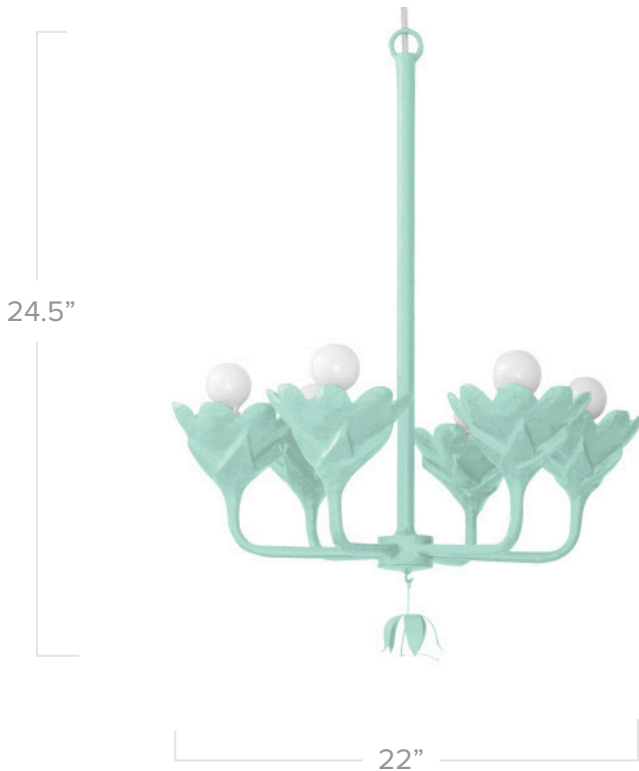

# STRAY DOG DESIGNS

## **baby laura chandelier**

*Shown in Antiguan Sky*

**Application:** Chandelier

**Product Origin:** Mexico

**UL Listed**

**Wattage:** Accepts 6 40 watt candelabra bulbs

**Voltage:** 120v

**Dimensions:** 24.5" h x 22" dia

**Material:** Iron wrapped in layers of recycled papier mache

**Care Instructions:** Dust with a soft, dry cloth

**Additional Details:**

- Finished with 2 coats of non-toxic paint topped with a water-based varnish
- Comes with 3ft of white chain and a white canopy

**Finish Options:**

Antiguan Sky

Stray Dog Pink

Douglas Fir

Red

White

Custom