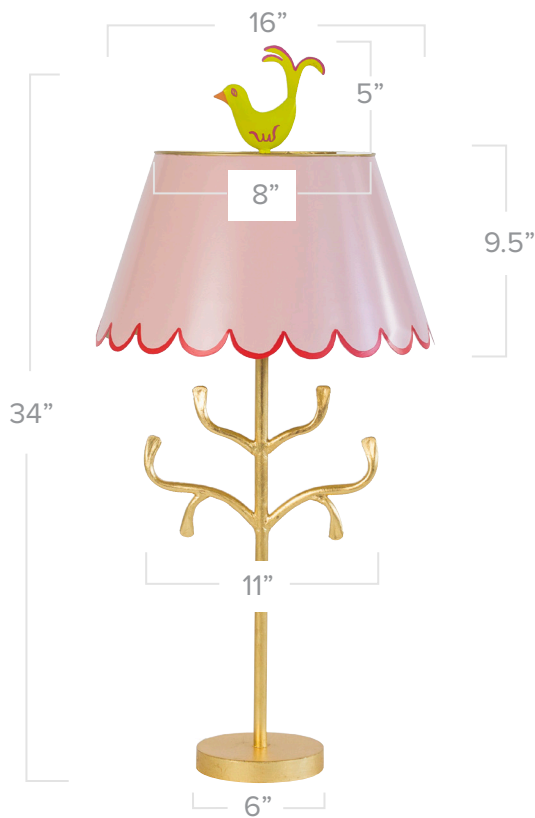

STRAY DOG DESIGNS

mrs. english table lamp

Shown in Eraser Pink

Application: Table Lamp

Product Origin: Mexico

Wattage: Accepts one 100 watt Type A bulb

Voltage: 120v

Dimensions: 34" h x 16" dia (at widest)
(foot is 6" dia)
(shade alone 9.5"h x 16" dia)
(widest branch is 11" dia at center)

Material: Tole shade, iron base with hand-applied gold leaf

Care Instructions: Dust with a soft, dry cloth

Additional Details:

- Colors below refer to the painted shade - the base is always gold leaf
- Comes with 8 ft. of cord

Finish Options:

Black

White

Pumpkin
Blush

Eraser
Pink

Custom