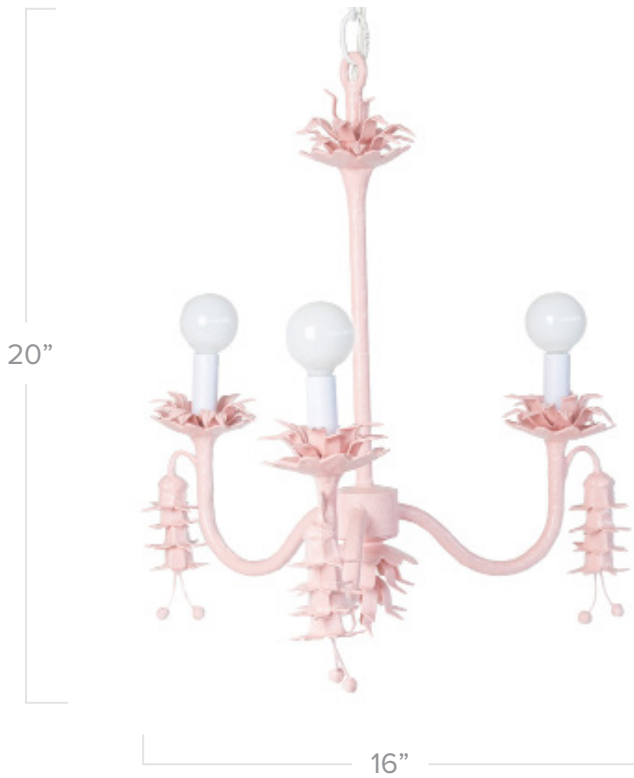

STRAY DOG DESIGNS

coralie chandelier

Shown in Eraser Pink

Application: Chandelier

Product Origin: Mexico

UL Listed

Wattage: Accepts three 40 watt candelabra bulbs

Voltage: 120v

Dimensions: 20" h x 16" dia

Material: Iron frame with layers of papier mache

Care Instructions: Dust with a soft, dry cloth

Additional Details:

- Painted with no VOC paint, topped with water based poly for endurance
- Comes with 3ft of white chain and a white canopy

Finish Options:

Eraser
Pink

White

Twilight
Magenta

Kingsport
Gray

Chartreuse

Custom