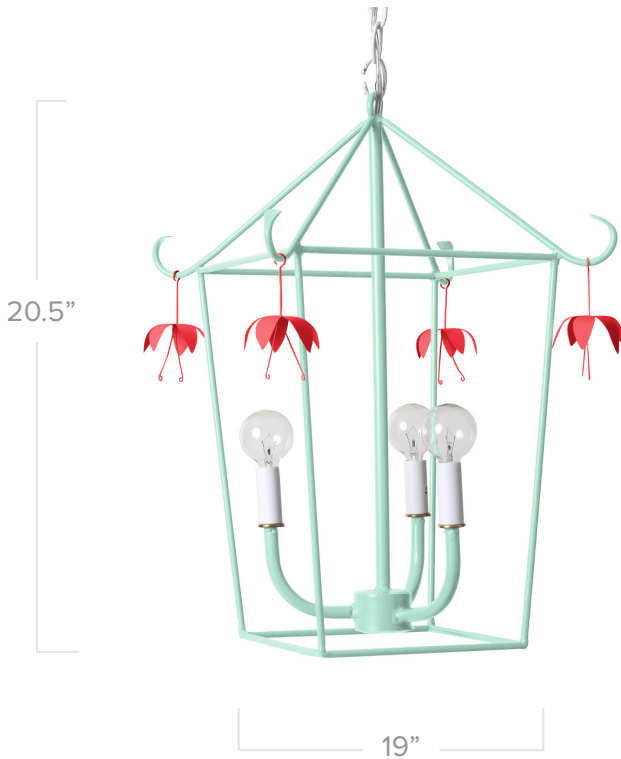

# STRAY DOG DESIGNS

## vincent lantern

*Shown in Antiguan Sky*

**Application:** Lantern

**Product Origin:** Mexico

**UL Listed**

**Wattage:** Accepts three 40 watt candelabra bulbs

**Voltage:** 120v

**Dimensions:** 20.5" h x 19" w

**Material:** Iron with tin flower drops

**Care Instructions:** Dust with a soft, dry cloth

### Finish Options:

Antiguan Sky

Pumpkin Blush

Red

Douglas Fir

Custom