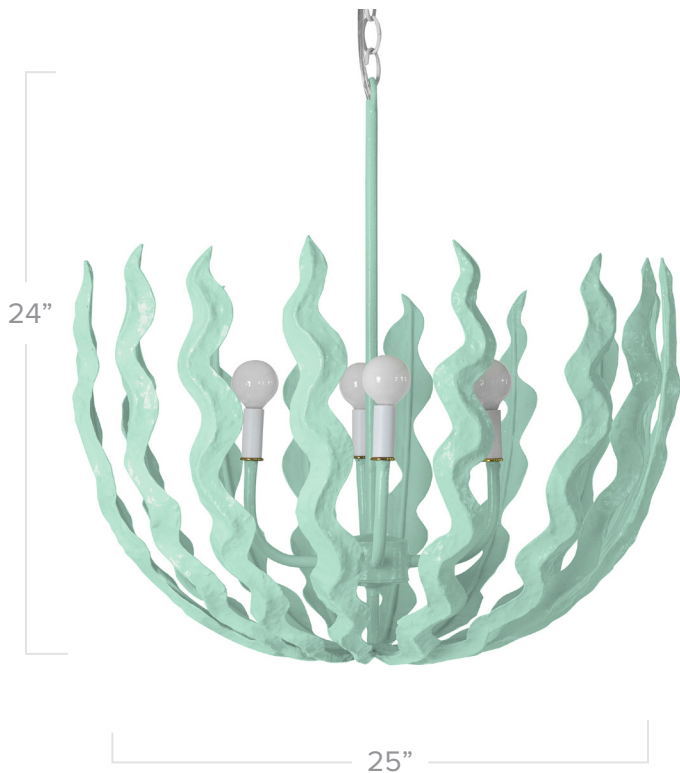

# STRAY DOG DESIGNS

## cucho chandelier

*Shown in Chartreuse*

**Application:** Chandelier

**Product Origin:** Mexico

**UL Listed**

**Wattage:** Accepts four candelabra bulbs

**Voltage:** 120v

**Dimensions:** 24" h x 25" w

**Material:** Iron wrapped in layers of recycled papier mache

**Care Instructions:** Dust with a soft, dry cloth

**Additional Details:**

- Finished with 2 coats of non-toxic paint topped with a water-based varnish for durability
- Comes with 3ft of white chain and a white canopy
- Freight item (\$99 freight surcharge)

**Finish Options:**

Antiguan Sky

Eraser Pink

Chartreuse

White

Custom