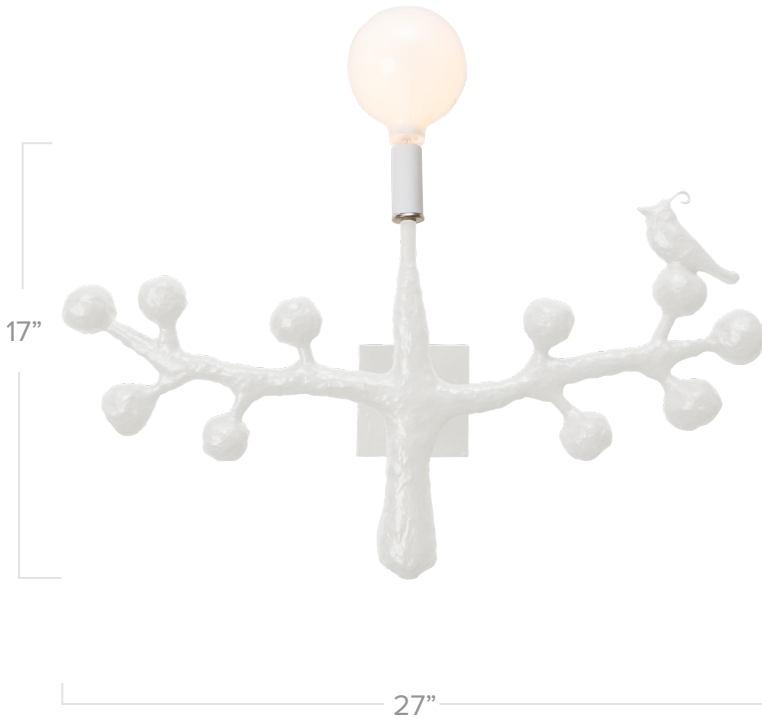

STRAY DOG DESIGNS

funky chunky bird sconce

Shown in White

Application: Wall Sconce

Product Origin: Mexico

Wattage: Accepts one 75 watt Type A bulb

Voltage: 120v

Dimensions: 17" x 27" x 8" deep
(back plate is 5" x 5")

Material: Iron body layered with papier mache

Care Instructions: Dust with a soft, dry cloth

Additional Details:

- Finished with non-toxic paint and water-based varnish

Finish Options:

White

Chartreuse

Custom