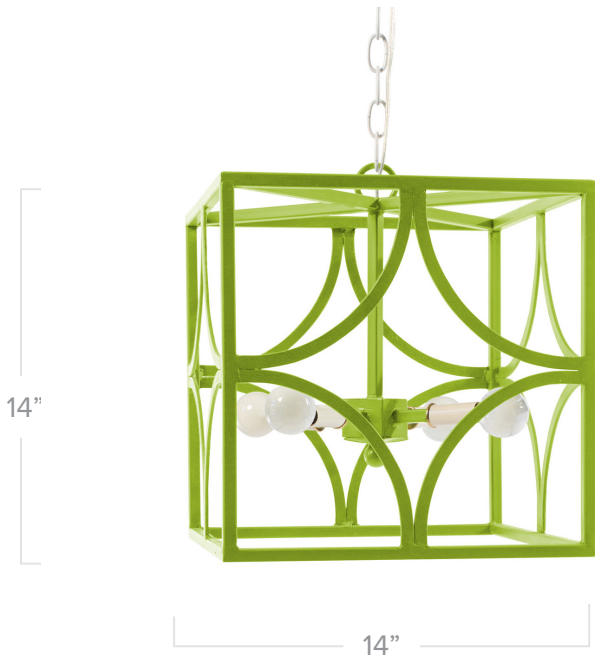

STRAY DOG DESIGNS

geo chandelier

Shown in Douglas Fir

Application: Chandelier

Product Origin: Mexico

UL Listed

Wattage: Accepts four 40 watt chandelier bulbs

Voltage: 120v

Dimensions: 14" x 14" x 14"

Material: Iron

Care Instructions: Dust with a soft, dry cloth

Additional Details:

- Painted with 2 coats of non-toxic paint and a water-based varnish for durability
- Comes with 3ft of white chain and a white canopy

Finish Options:

Douglas Fir

White

Kingsport
Gray

Pumpkin
Blush

Stray Dog
Aqua

Custom