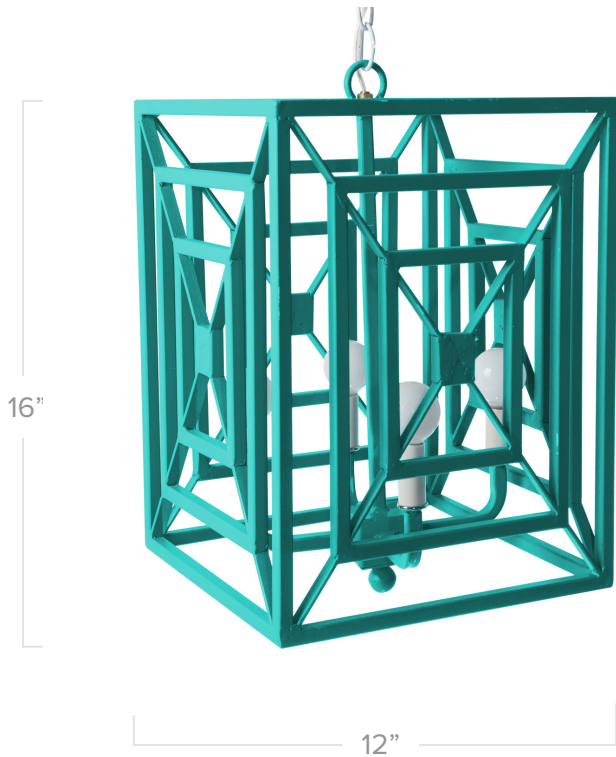

STRAY DOG DESIGNS

jay chandelier

Shown in Bahamian Sea Blue

Application: Chandelier

Product Origin: Mexico

UL Listed

Wattage: Accepts four 40 watt chandelier bulbs

Voltage: 120v

Dimensions: 16" h x 12" dia

Material: Iron garnished with papier mache

Care Instructions: Dust with a soft, dry cloth

Additional Details:

- Finish with 2 coats of non-toxic paint and a water based varnish
- Comes with 3ft of white chain and a white canopy