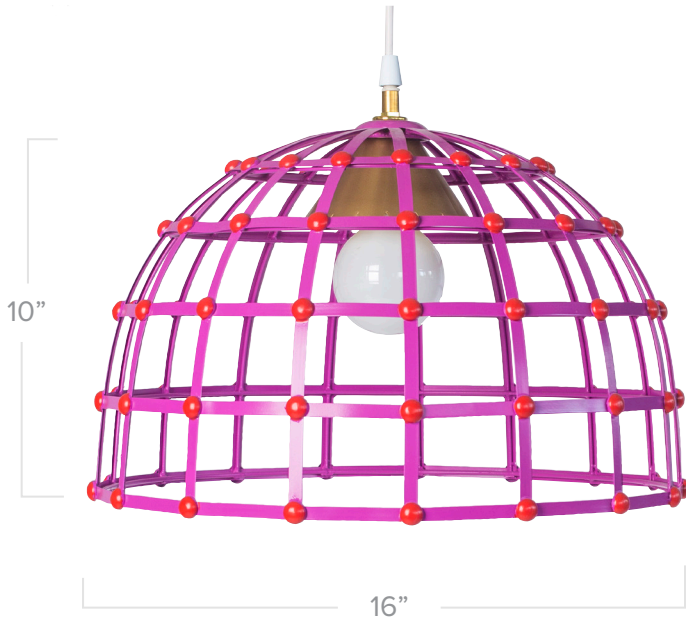

STRAY DOG DESIGNS

nacho pendant

Shown in Twilight Magenta

Application: Pendant

Product Origin: Mexico

UL Listed

Wattage: Accepts one Type A bulb

Voltage: 120v

Dimensions: 10”h x 16” dia

Material: Tole

Care Instructions: Dust with a soft, dry cloth

Additional Details:

- Our artisans use 2 layers of non-toxic paint and a water based varnish
- Comes with 3 feet of white cord and a white canopy
- Twilight Magenta has Red detail, Kingsport Gray has Chartreuse detail, White has Douglas Fir detail (see below or check website for reference)

Finish Options:

Twilight
Magenta

Kingsport
Gray

Douglas
Fir

Custom