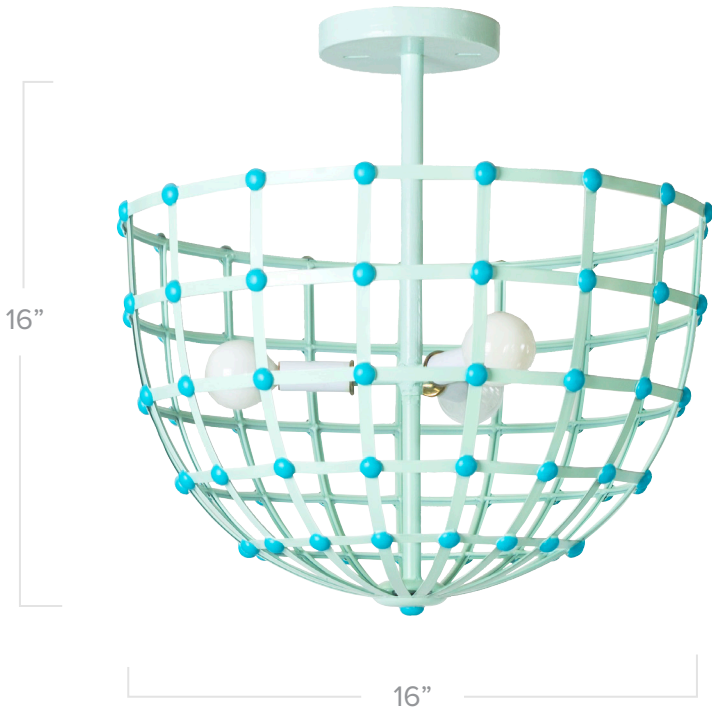

# STRAY DOG DESIGNS

## alfredo ceiling light

*Shown in Antiguan Sky*

**Application:** Flush Mount

**Product Origin:** Mexico

**UL Listed**

**Wattage:** Accepts three 40 watt candelabra

**Voltage:** 120v

**Dimensions:** 16”h x 16” dia

**Material:** Tole cage, iron base and rod

**Care Instructions:** Dust with a soft, dry cloth

**Additional Details:**

- Eraser Pink has Chartreuse detail
- Antiguan Sky has Stray Dog Aqua Detail
- Kingsport Gray has Stray Dog Pink detail
- (see below or check website for color reference)

**Finish Options:**

Antiguan Sky

Eraser Pink

Kingsport Gray

Custom