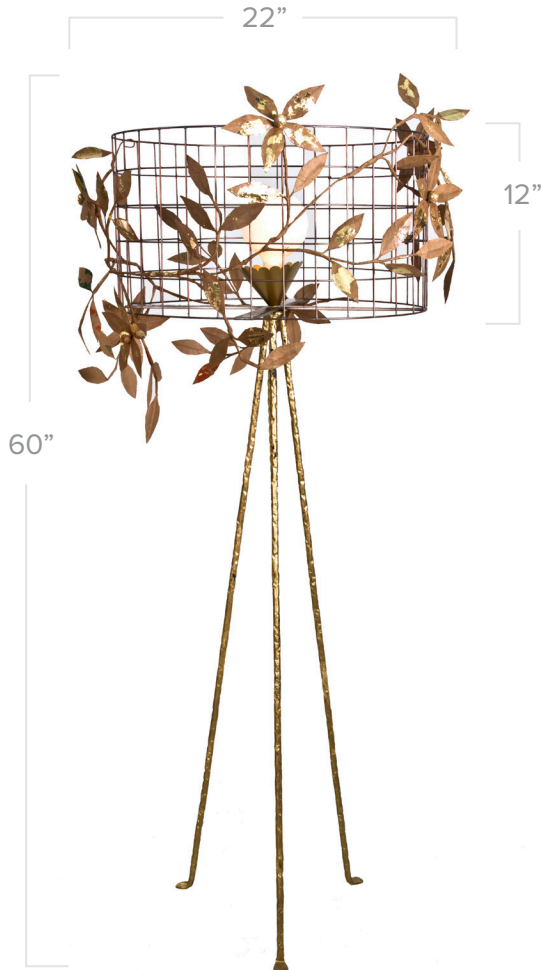

# STRAY DOG DESIGNS

## cooley floor lamp

**Application:** Floor Lamp

**Product Origin:** Mexico

**Wattage:** Accepts one 100 watt Type A bulb and can take a 3-way bulb

**Voltage:** 120v

**Dimensions:** 60" h x 22" dia  
(shade alone is 12" x 22" dia)

**Material:** Metal, papier mache, and gold leaf

**Care Instructions:** Dust with a soft, dry cloth

**Additional Details:**

- Comes with 8 feet of cord
- Freight item (\$99 freight surcharge)

**Finish Options:**

Gold Leaf