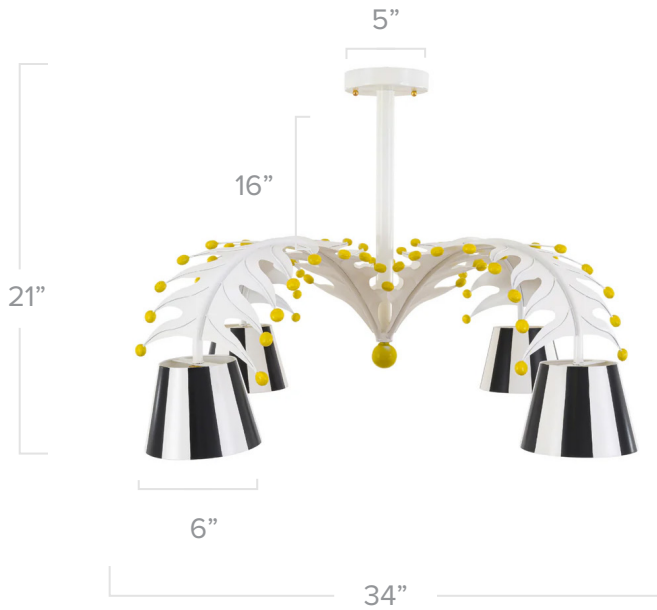

STRAY DOG DESIGNS

blaire semi flush mount

Shown in White

Application: Flush Mount

Product Origin: Mexico

UL Listed

Wattage: Accepts 4 40 watt candelabra bulbs

Voltage: 120v

Dimensions: 21" h x 34" dia

Shade dia is 6"

Pole is 16"h

Material: Tin

Care Instructions: Dust with a soft, dry cloth

Additional Details:

- Finished with two coats of no VOC paint and topped with a water-based poly
- Colors: White has Chartreuse balls, Eraser Pink has Pumpkin Blush balls, Bahamian Sea Blue has Douglas Fir balls

Finish Options:

White

Bahamian
Sea Blue

Eraser
Pink

Custom