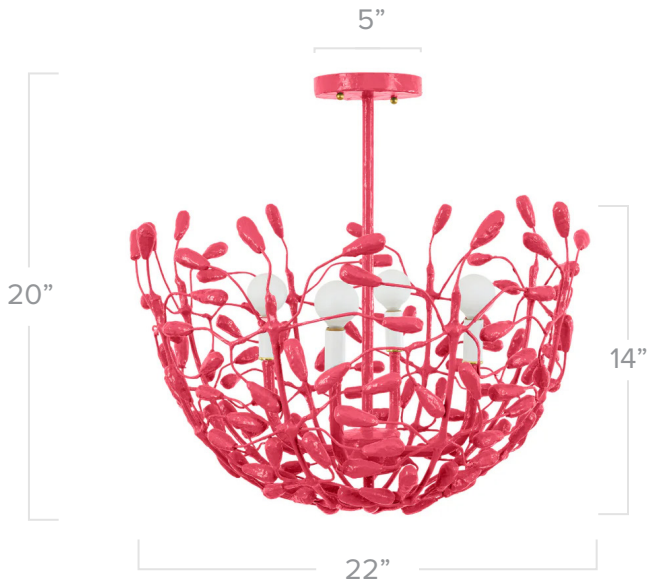

# STRAY DOG DESIGNS

## edna flush mount

*Shown in Stray Dog Pink*

**Application:** Flush Mount

**Product Origin:** Mexico

**UL Listed**

**Wattage:** Accepts 4 40 watt candelabra bulbs

**Voltage:** 120v

**Dimensions:** 20" h x 22" dia

**Material:** Iron skeleton encased in paper mache

**Care Instructions:** Dust with a soft, dry cloth

**Additional Details:**

- Finished with two coats of no VOC paint and topped with a water-based poly

**Finish Options:**