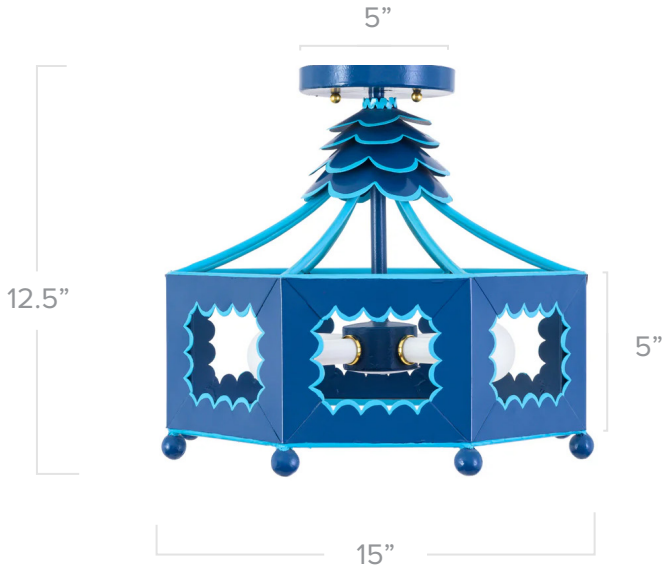

STRAY DOG DESIGNS

lowie flush mount

Shown in Downpour Blue

Application: Flush Mount

Product Origin: Mexico

UL Listed

Wattage: Accepts 4 40 watt candelabra bulbs

Voltage: 120v

Dimensions: 12.5" h x 15" dia

Material: Tin

Care Instructions: Dust with a soft, dry cloth

Additional Details:

- Finished with two coats of no VOC paint and topped with a water-based poly
- Colors: Downpour Blue has Bahamian Sea Blue trim, Lemongrass has Eraser Pink trim, Stray Dog Pink has Chartreuse trim, Bahamian Sea Blue has Red trim